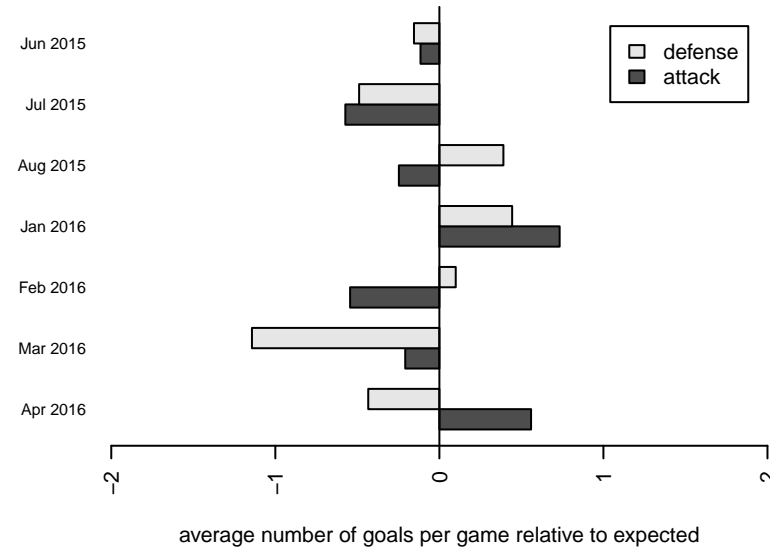

Performance relative to 13 month average