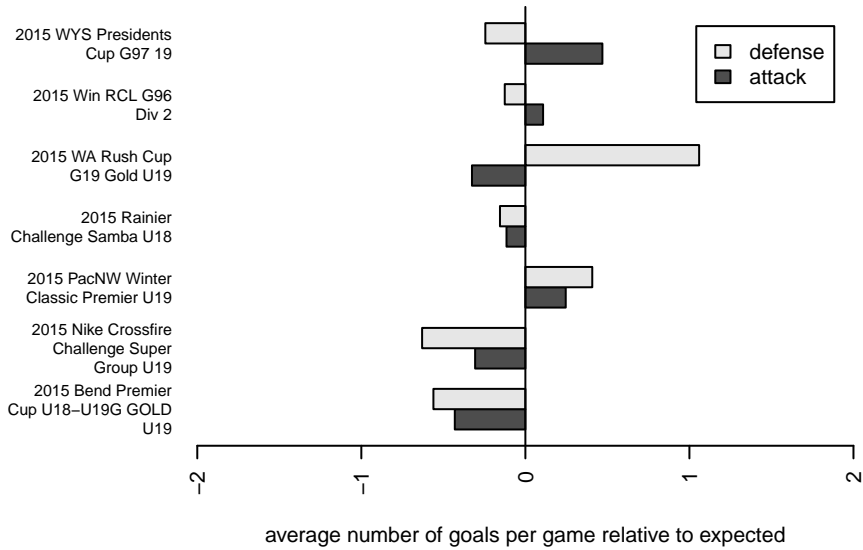

Performance relative to 13 month average