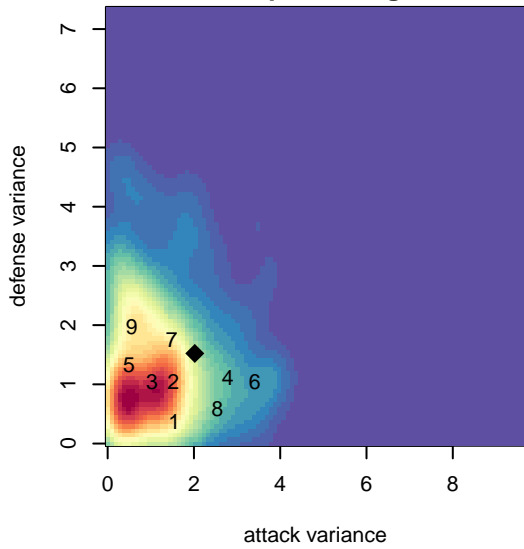

# WA Rush G97

Washington Rush SC  
 Everett, WA  
 G97 total strength=1549  
 attack=17.97 defense=10.01  
 fall league = Win RCL G96 Div 2

alt names used:  
 Washington Rush G97  
 Washington Rush G97 A

**WA Rush G97**  
 Dots are actual minus expected GF (blue circles) and GA (red triangles).  
 Blue line is smoothed change in attack strength. Red is smoothed change in defense strength.

**attack and defense variance (black dot)  
relative to other teams  
and top 10 in region**