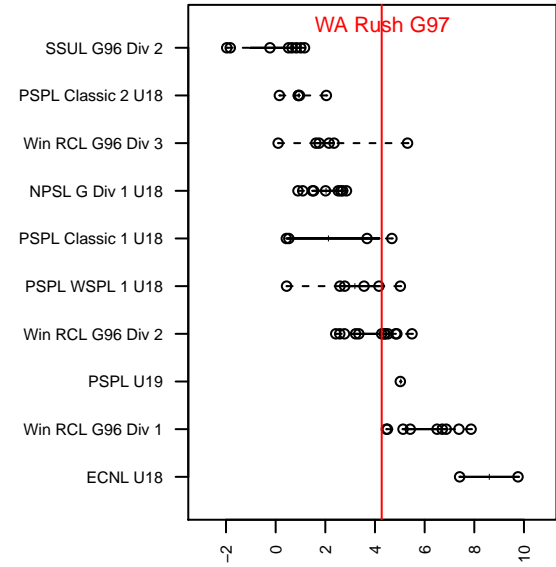

**attack and defense rating
relative to others at age
and all opponents in last 13 months**