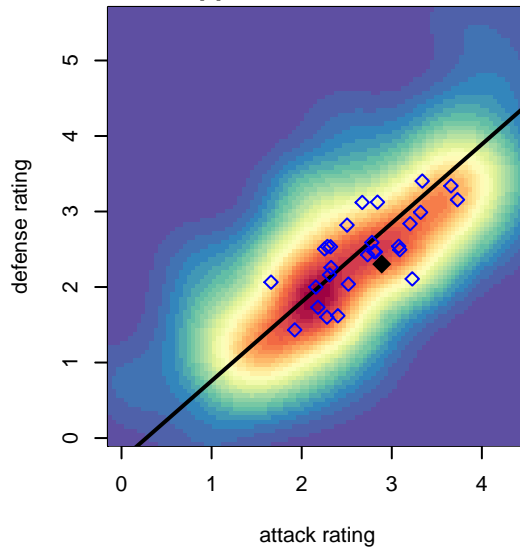

**attack and defense rating
relative to others at age
and all opponents in last 13 months**