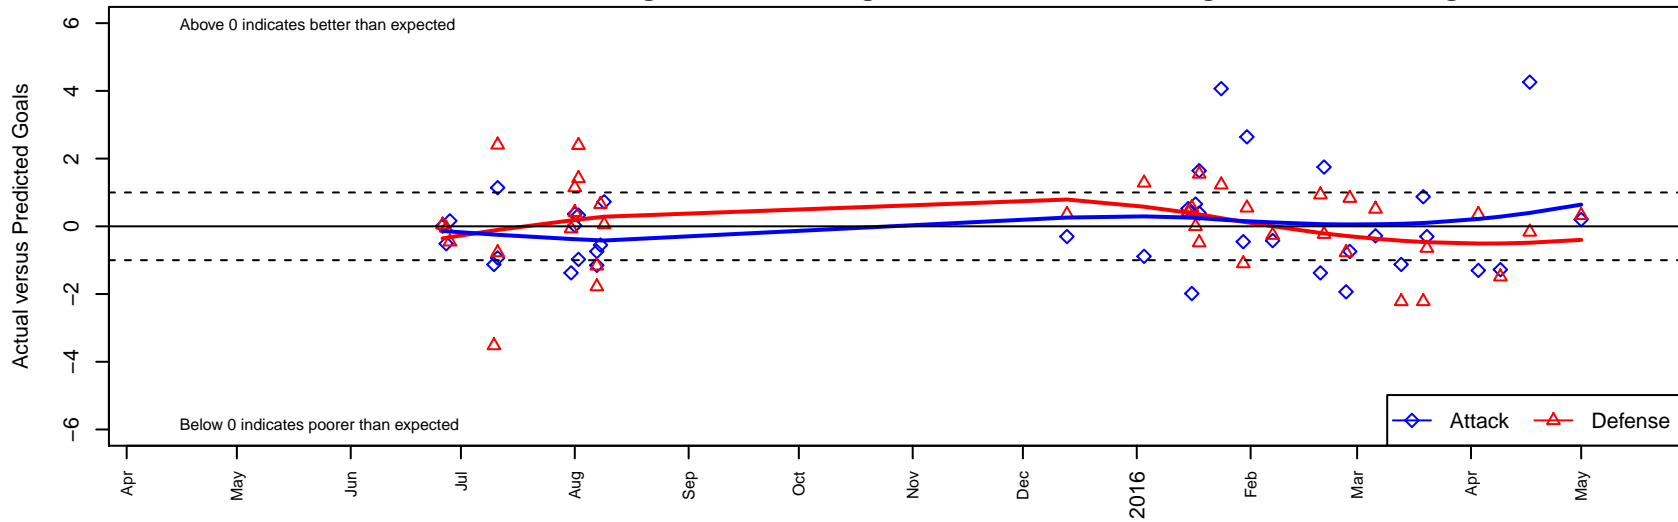

# WA Rush G97

Washington Rush SC  
 Everett, WA  
 G97 total strength=1549  
 attack=17.97 defense=10.01  
 fall league = Win RCL G96 Div 2

alt names used:  
 Washington Rush G97  
 Washington Rush G97 A

**WA Rush G97**  
 Dots are actual minus expected GF (blue circles) and GA (red triangles).  
 Blue line is smoothed change in attack strength. Red is smoothed change in defense strength.

**attack and defense variance (black dot)  
relative to other teams  
and top 10 in region**